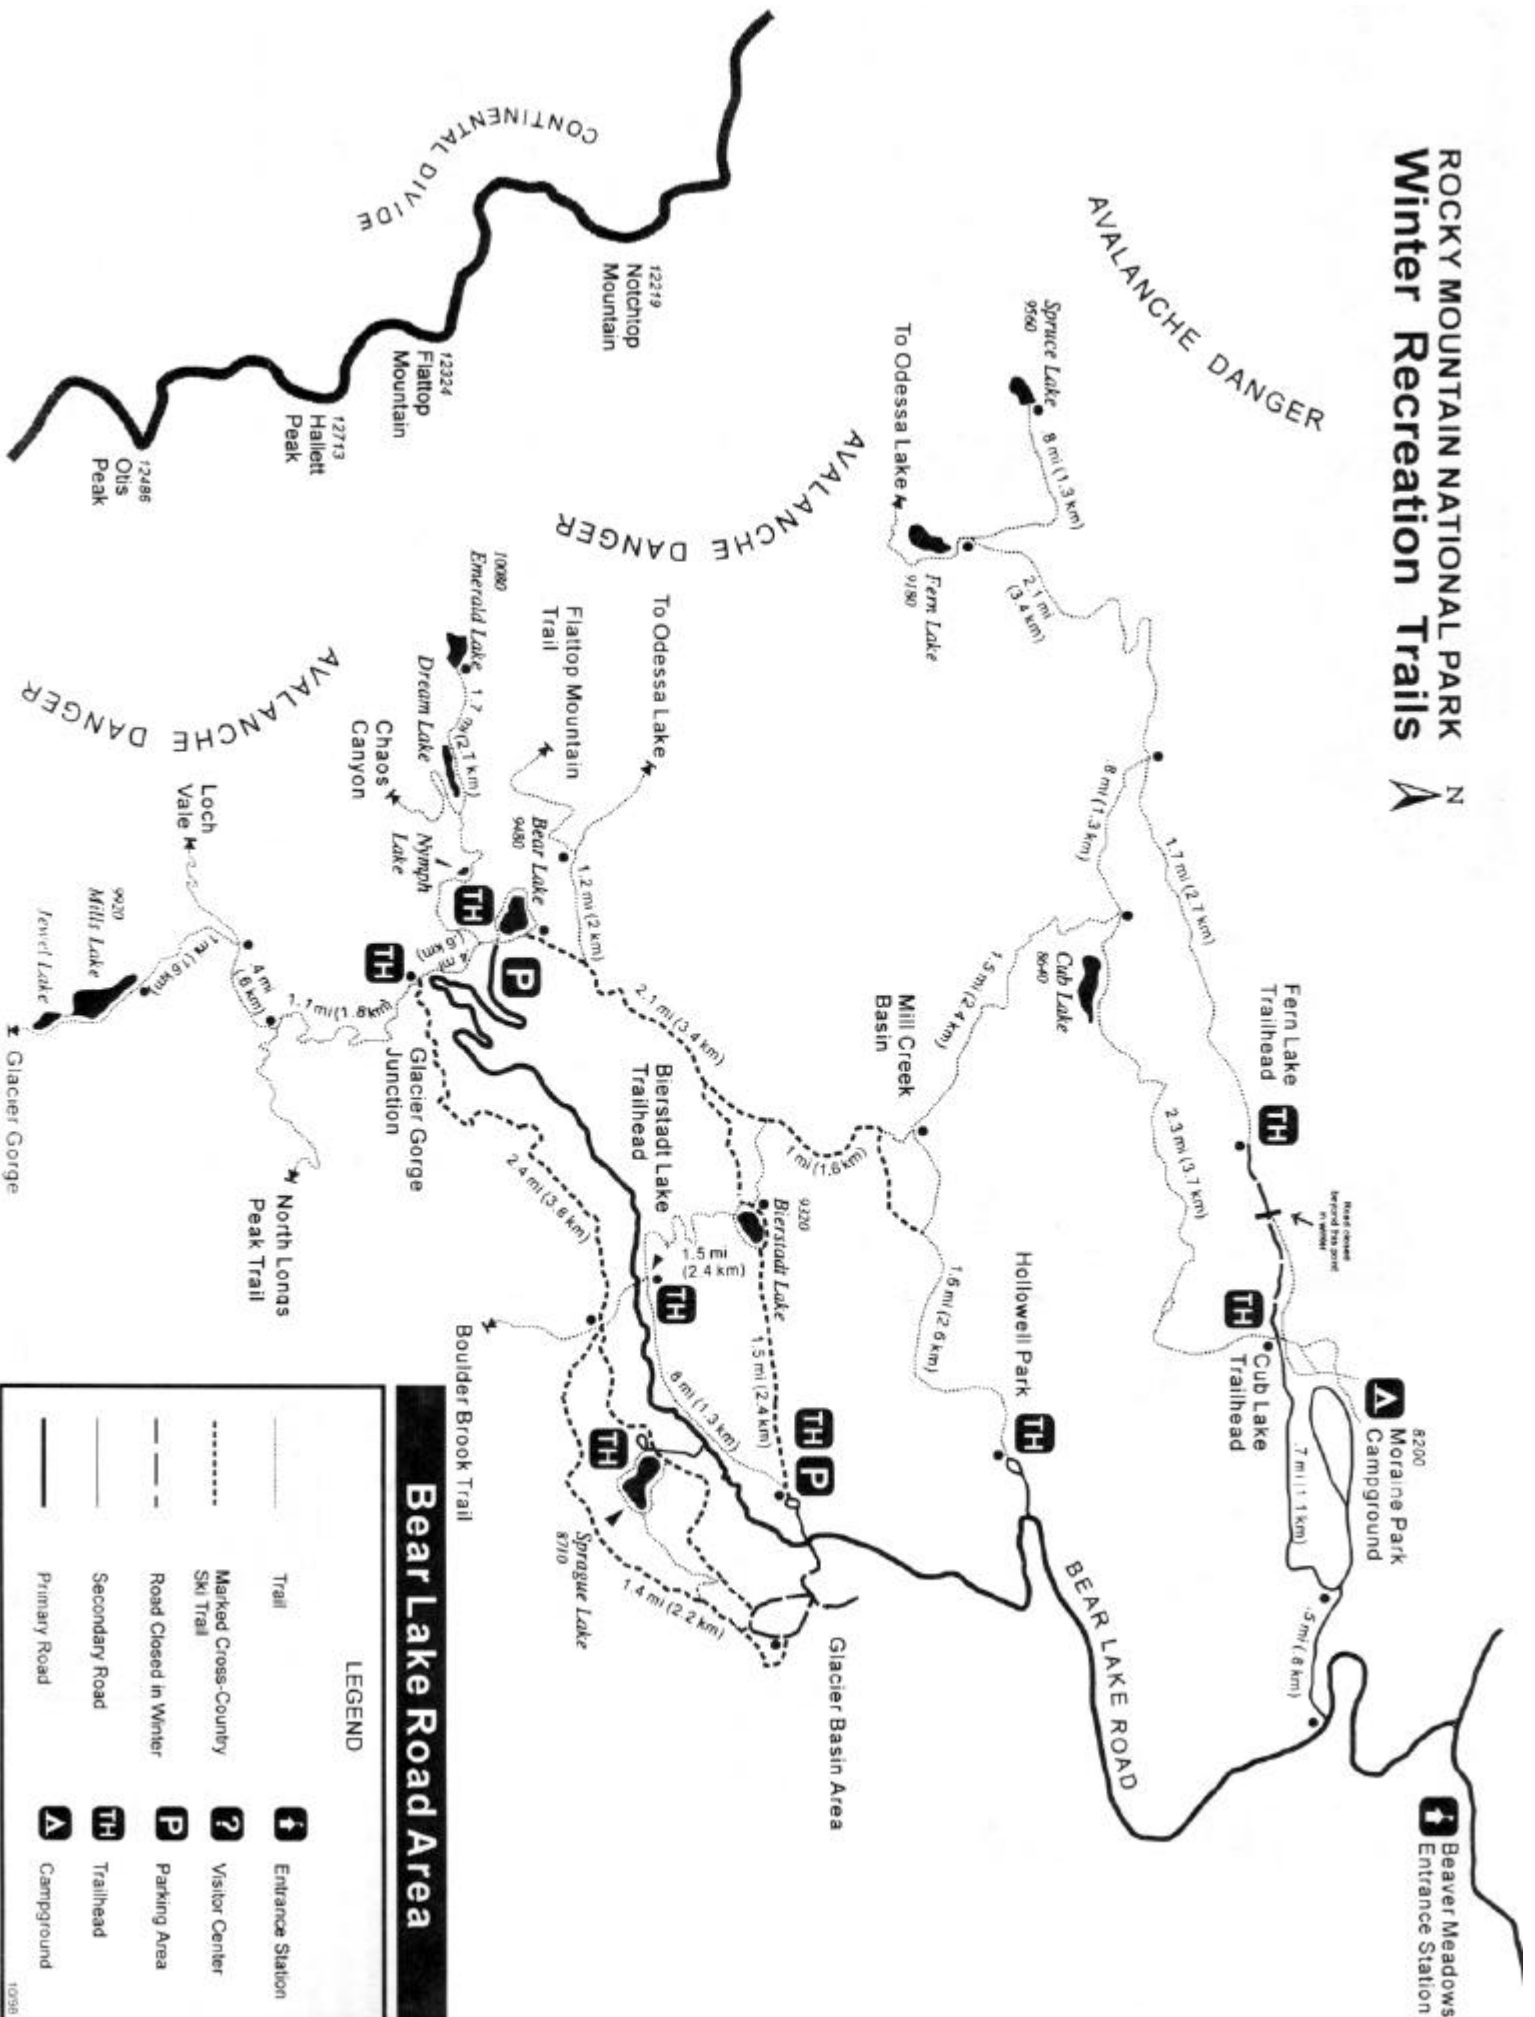

# ROCKY MOUNTAIN NATIONAL PARK Winter Recreation Trails

## Bear Lake Road Area

### LEGEND

	Trail		Entrance Station
	Marked Cross-Country Ski Trail		Visitor Center
	Road Closed in Winter		Parking Area
	Secondary Road		Trailhead
	Primary Road		Campground